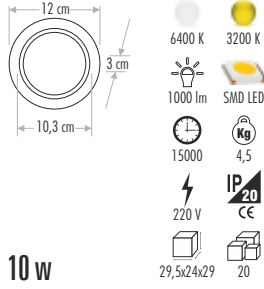

CT-5263 GOLD LED PANEL ARMATÜR 75,00 ₺