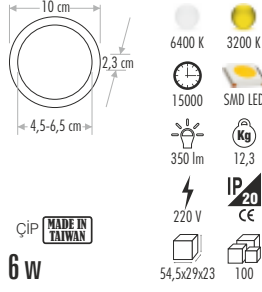

PLUS

X-PLUS SLIM LED PANEL

AYARLANABİLİR MONTAJ ÇAPLI

CT-5645 PLUS SLIM LED PANEL 35,00 ₺