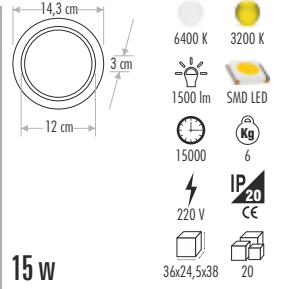

CT-5196 GOLD LED PANEL ARMATÜR 90,00 ₺