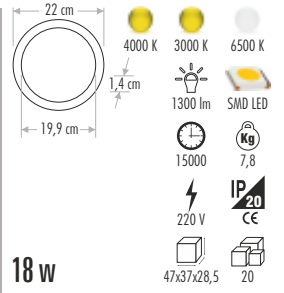

CT-5149 8" PANEL LED ARMATÜR 55,00 ₺