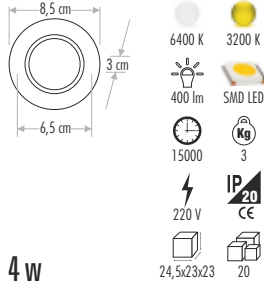

CT-5295 GOLD LED PANEL ARMATÜR 50,00 ₺

GOLD SLIM LED PANEL

CT-5298 GOLD LED PANEL ARMATÜR 45,00 ₺