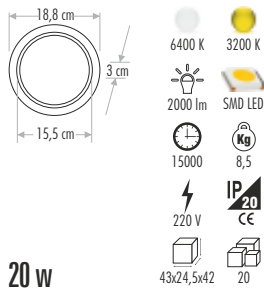

CT-5290 GOLD LED PANEL ARMATÜR 120,00 ₺