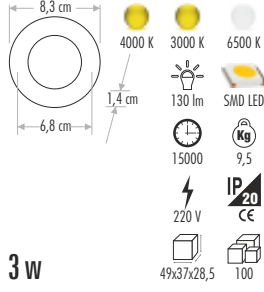

CT-5145 3" PANEL LED ARMATÜR 28,00 ₺

SLIM LED PANEL (%100 ALÜMİNYUM)

CT-5144 2" PANEL LED ARMATÜR 21,00 ₺