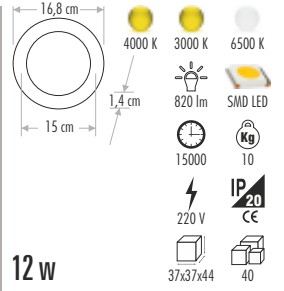

SLIM LED PANEL (%100 ALÜMİNYUM)

CT-5144 2" PANEL LED ARMATÜR 21,00 ₺

CT-5145 3" PANEL LED ARMATÜR 28,00 ₺

CT-5146 4" PANEL LED ARMATÜR 38,00 ₺

CT-5147 5" PANEL LED ARMATÜR 40,00 ₺

CT-5148 6" PANEL LED ARMATÜR 50,00 ₺