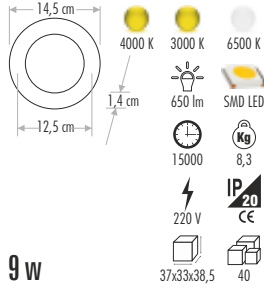

SLIM LED PANEL (%100 ALÜMİNYUM)

CT-5144 2" PANEL LED ARMATÜR 21,00 ₺

CT-5145 3" PANEL LED ARMATÜR 28,00 ₺

CT-5146 4" PANEL LED ARMATÜR 38,00 ₺

CT-5147 5" PANEL LED ARMATÜR 40,00 ₺

CT-5148 6" PANEL LED ARMATÜR 50,00 ₺