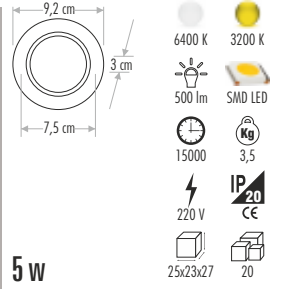

CT-5295 GOLD LED PANEL ARMATÜR 50,00 ₺