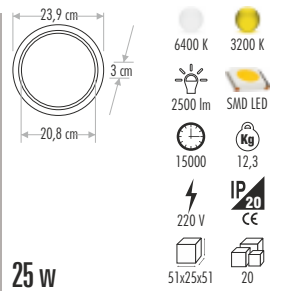

CT-5188 GOLD LED PANEL ARMATÜR 150,00 ₺